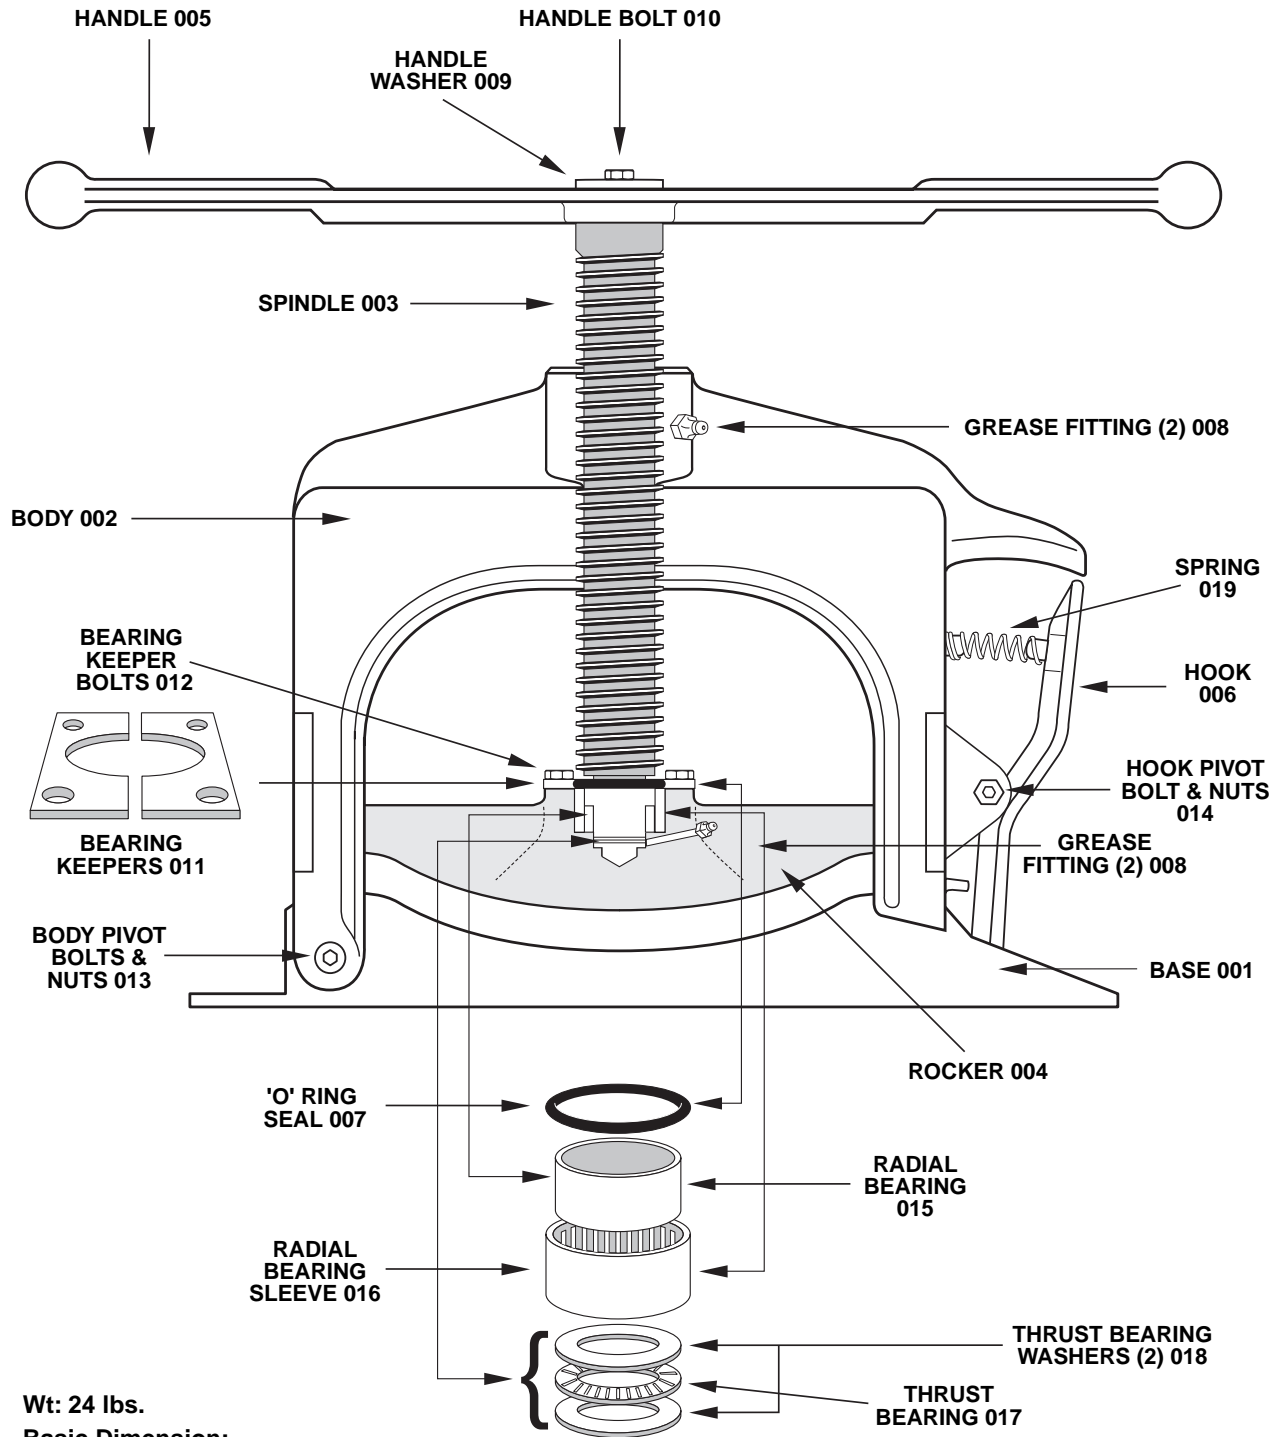

HOSE CLAMP

Wt: 24 lbs.
 Basic Dimension:
 24" Long, 10" High, 8" Wide