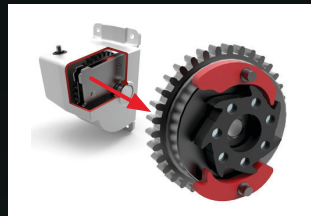

- PowerTrak™ powered by cordless drill
- Patented mast coupling system for quick extension
- Multiple base sizes and platform height options

EXTREMELY PORTABLE

- One person can carry up stairs when disassembled
- Rolls over rough terrain with ease
- Fits and moves easily in tight spaces

» BASE OPTIONS

INSTANT ACCESS ▾

The compact base is easy to maneuver and automatically stabilizes when the platform is raised.

SMALL FOOTPRINT ▾

The stable fixed base has an incredibly small footprint. This makes it perfect for working in tight areas where typical lifts cannot be set up.

EASY SETUP ▾

The classic outrigger base with adjustable pads quickly creates a stable foundation, even on the most difficult surfaces.

HIGHLY VERSATILE ▾

The straddle base is a versatile option for a wide variety of jobs. With this setup, working over obstacles like theater seats or church pews is no problem.

ACCESSORIES + FEATURES

HITCH HAULER ▾

The convenient Hitch Hauler eliminates the need for a trailer—any vehicle with a two-inch receiver hitch can transport the PowerLift with outrigger base. The PowerLift can be loaded and secured in a matter of seconds, and no ropes, chains, or straps are required. With the Hitch Hauler, you can keep your storage space available in the vehicle.