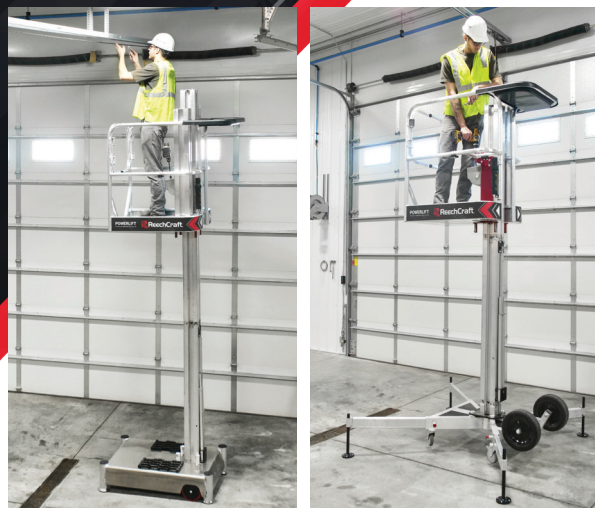

- PowerTrak™ powered by cordless drill
- Patented mast coupling system for quick extension
- Multiple base sizes and platform height options

EXTREMELY PORTABLE

- One person can carry up stairs when disassembled
- Rolls over rough terrain with ease
- Fits and moves easily in tight spaces

PRACTICAL

- Complies with ANSI and OSHA standards
- Easily accessible tool tray
- Maximum platform height 24 ft
- 350 lb platform capacity
- Stable at all heights

Note: For indoor use only.

>> DID YOU KNOW?
ReechCraft's PowerLift offers choices of fixed base, compact base (shown here), outrigger base, and straddle base! Flip over for more details!

» BASE OPTIONS

INSTANT ACCESS ▾

The compact base is easy to maneuver and automatically stabilizes when the platform is raised.

SMALL FOOTPRINT ▾

The stable fixed base has an incredibly small footprint. This makes it perfect for working in tight areas where typical lifts cannot be set up.

EASY SETUP ▾

The classic outrigger base with adjustable pads quickly creates a stable foundation, even on the most difficult surfaces.

HIGHLY VERSATILE ▾

The straddle base is a versatile option for a wide variety of jobs. With this setup, working over obstacles like theater seats or church pews is no problem.