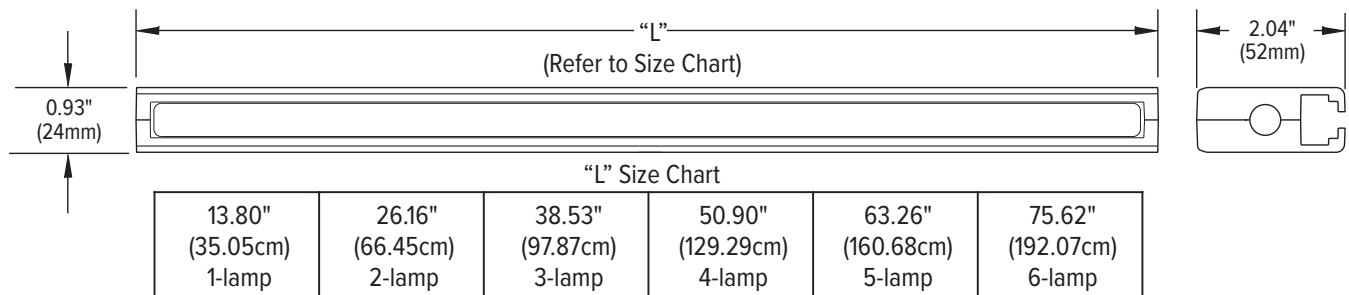

TRACER™ WECANX® SERIES, SUPER-LED® LIGHT ARRAY

FEATURES

- Vehicle-to-Vehicle synchronization
- Available in SOLO™, DUO™, or TRIO™ modules
- Whelen Command® programming allows:
  - DUO and TRIO modules to operate with a steady override, such as white steady-burn
  - Full configurability of Traffic Advisor™ functionality
  - Adjustable intensity levels of cruise light control
- Mounts easily via slide bolt with vehicle-specific brackets, universal “L” brackets, or under lightbar brackets
- Hard-coated lenses resist environmental damage from sand, sun, salt, and road chemicals
- Clear or Smoked lenses available

SPECS

Voltage: 12 VDC
Certifications: Clear Lens: SAE Class 1 Certified (Amber, Blue, Red), SAE Class 2 Certified (White), SAE Class 3 Certified (Green), IP67 Rated
Smoked Lens: SAE Class 1 Certified (Amber), SAE Class 2 Certified (Blue, Red, White), SAE Class 3 Certified (Green), IP67 Rated
Dimensions: 0.93” (24mm) H x 2.04” (52mm) W
Warranty: 10-year warranty

— T R A C E R —™

WHELEN
MANUFACTURED IN AMERICA

⚠ WARNING: This product may contain chemicals known to the State of California to cause cancer and birth defects or other reproductive harm. For more information, visit whelen.com/regulatory.