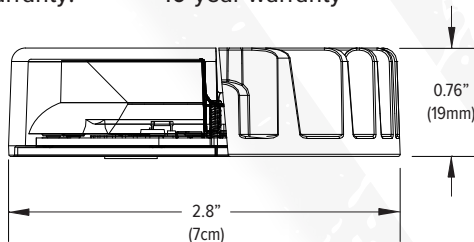

Mounted under the side-view mirror (U18013)

SPECS

Voltage: 10-30 VDC
 Amps: @ 12.8V: 0.68 (peak), 0.27 (avg.)
 Certifications: SAE Class 1
 Dimensions: 0.76" (19mm) D x 2.80" (7.11cm) Dia.
 Warranty: 10-year warranty